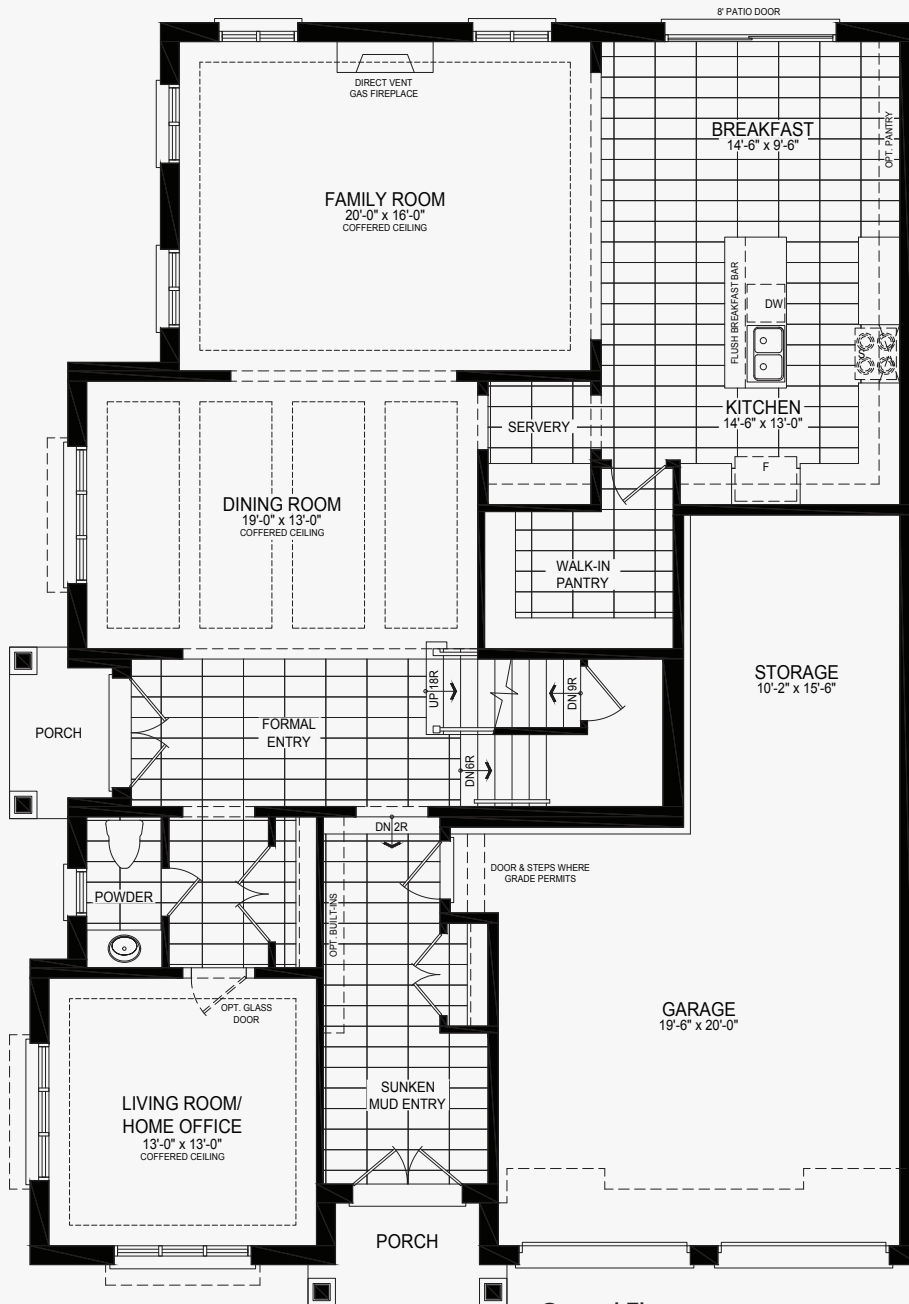

# Rani

Castles of Caledon

Elevation B | 4,140 sq. ft.

# Rani

## Castles of Caledon

Elevation B | 4,140 sq. ft.

Ground Floor  
w/partial opt. spice kitchen  
Elevation B

Ground Floor  
Elevation B

Second Floor  
Elevation B

Basement  
Elevation B