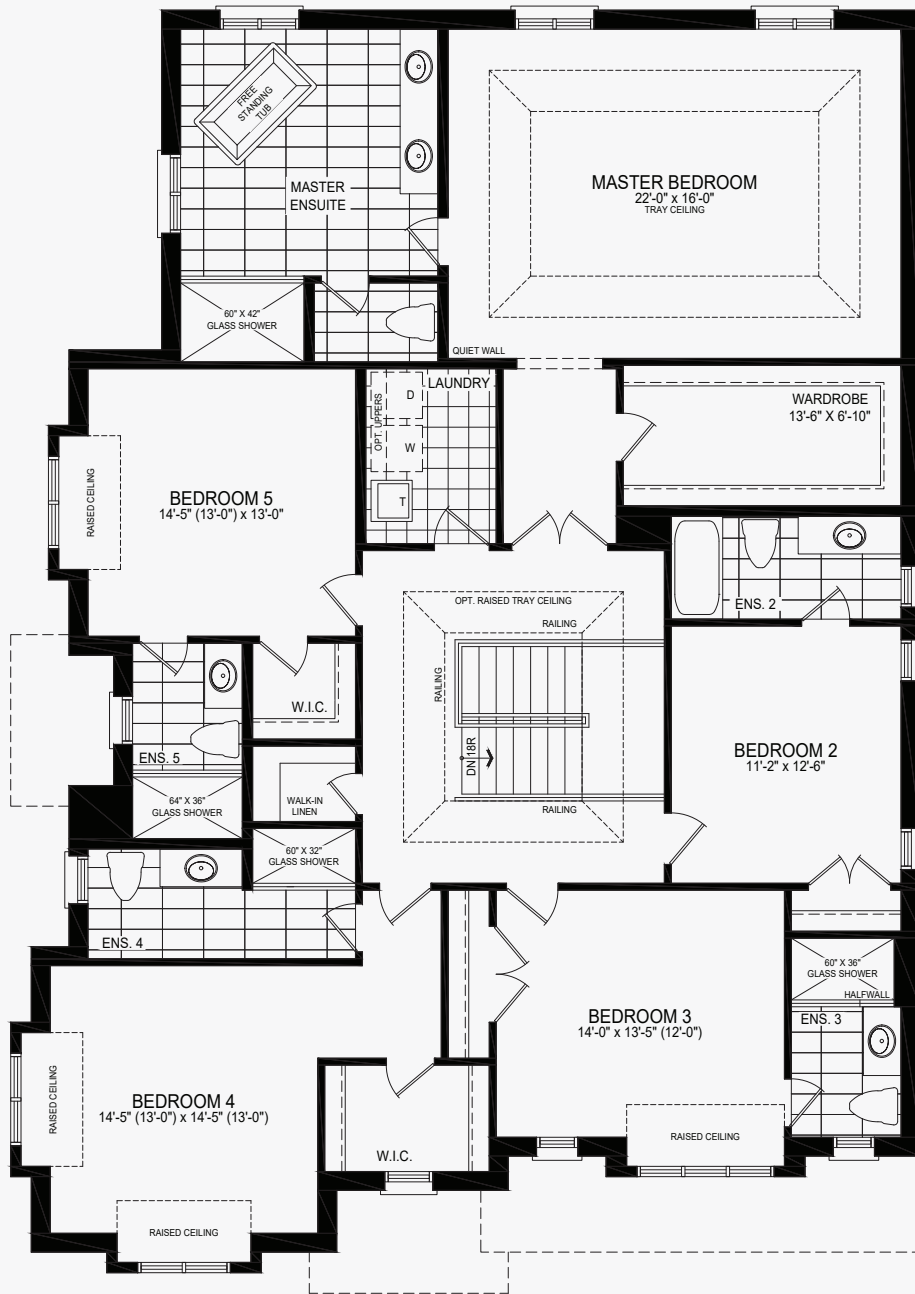

# Rani

Castles of Caledon

Elevation B | 4,140 sq. ft.

# Rani

## Castles of Caledon

Elevation B | 4,140 sq. ft.

Ground Floor  
w/partial opt. spice kitchen  
Elevation B

Ground Floor  
Elevation B

Second Floor  
Elevation B

Basement  
Elevation B