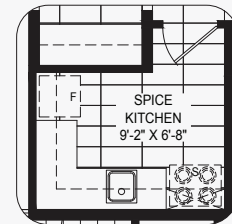

# Rani

Castles of Caledon

Elevation B | 4,140 sq. ft.

## Castles of Caledon

Elevation B | 4,140 sq. ft.

Ground Floor  
w/partial opt. spice kitchen  
Elevation B

Ground Floor  
Elevation B

Second Floor  
Elevation B

Basement  
Elevation B