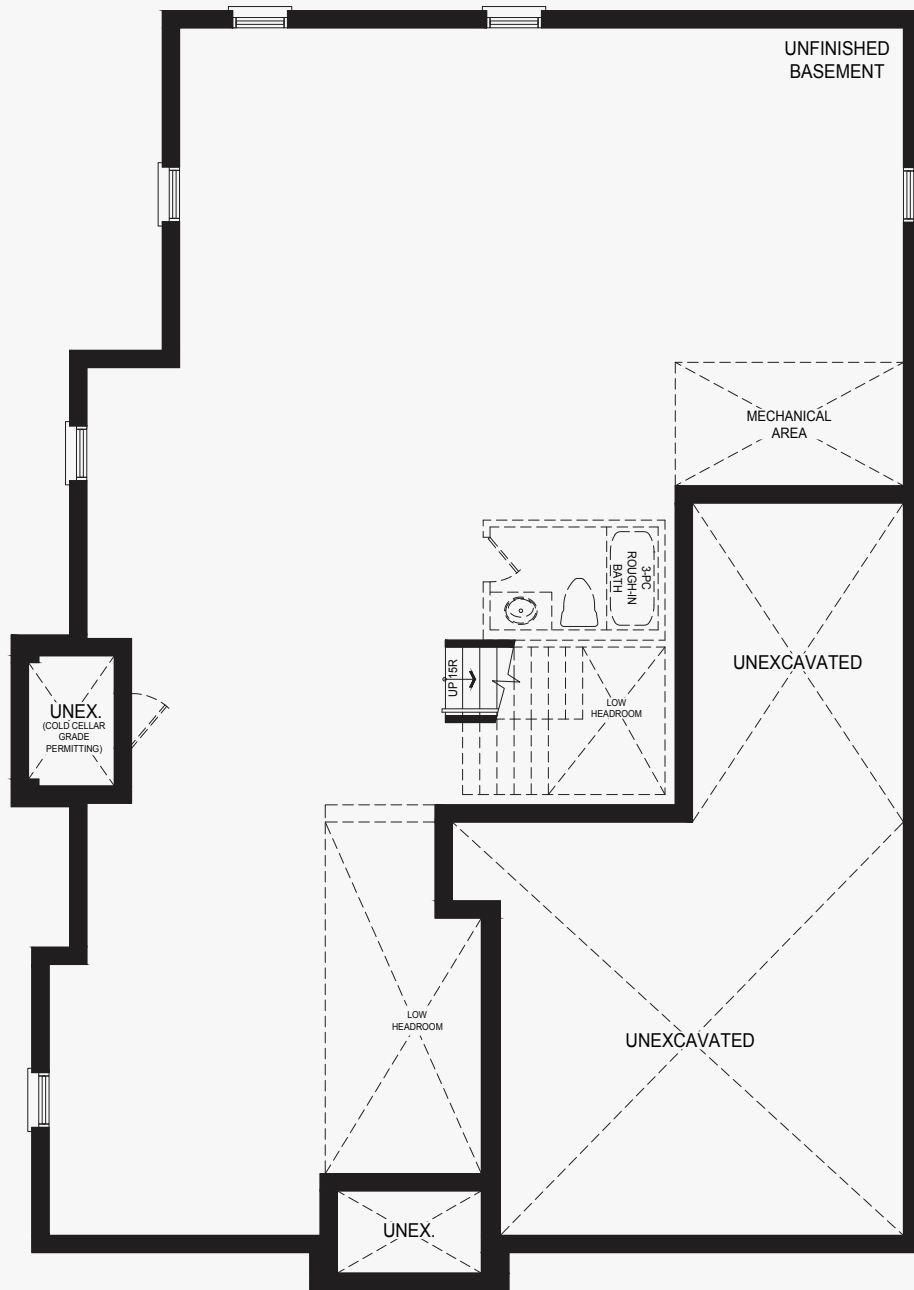

# Rani

Castles of Caledon

Elevation B | 4,140 sq. ft.

## Castles of Caledon

Elevation B | 4,140 sq. ft.

Ground Floor  
w/partial opt. spice kitchen  
Elevation B

Ground Floor  
Elevation B

Second Floor  
Elevation B

Basement  
Elevation B