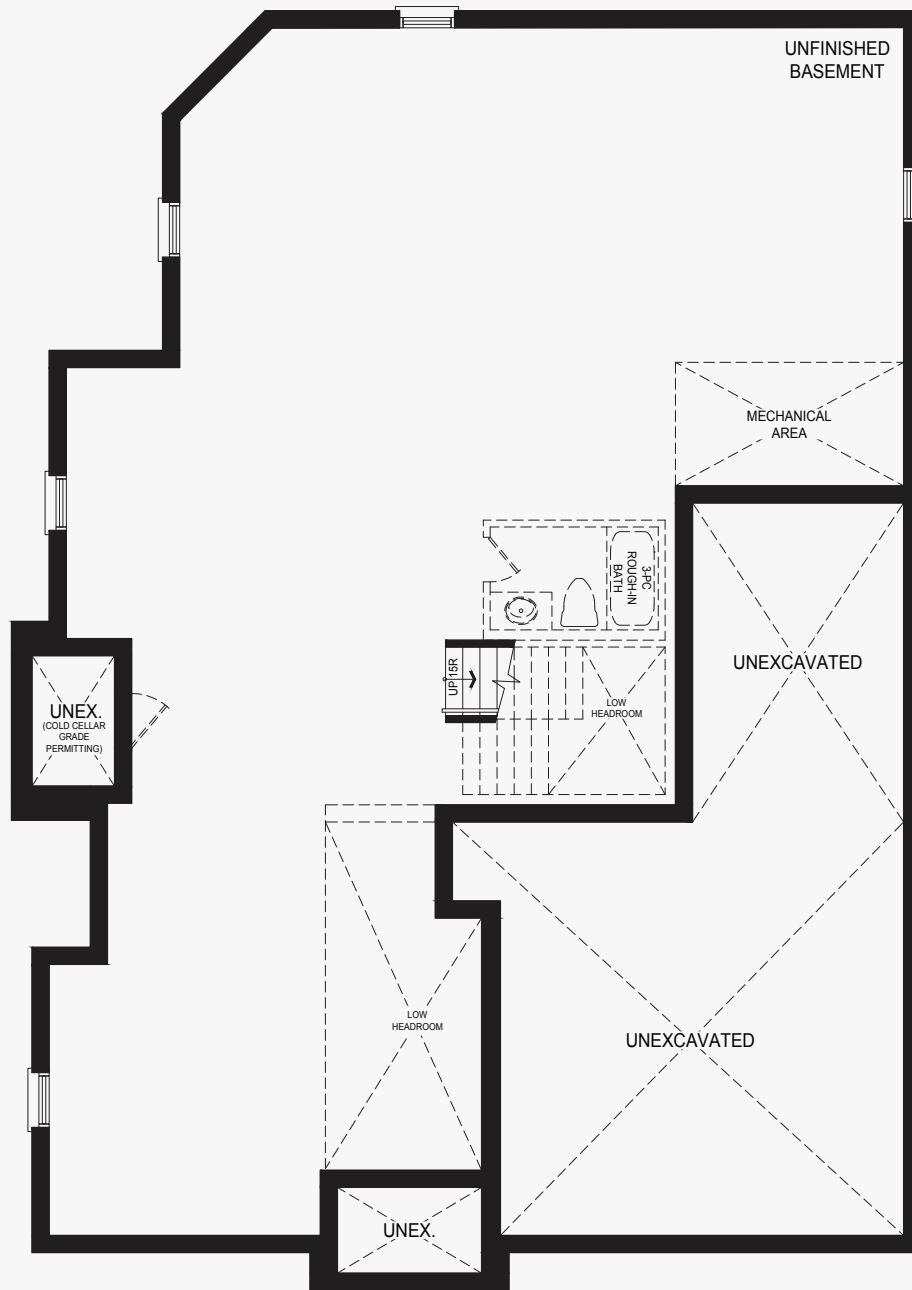

Rani

Castles of Caledon

Elevation A | 4,146 sq. ft.

ELEVATION A

Rani

Castles of Caledon

Elevation A | 4,146 sq. ft.

Ground Floor
w/partial opt. spice kitchen
Elevation A

Ground Floor
Elevation A

Second Floor
Elevation A

Basement
Elevation A