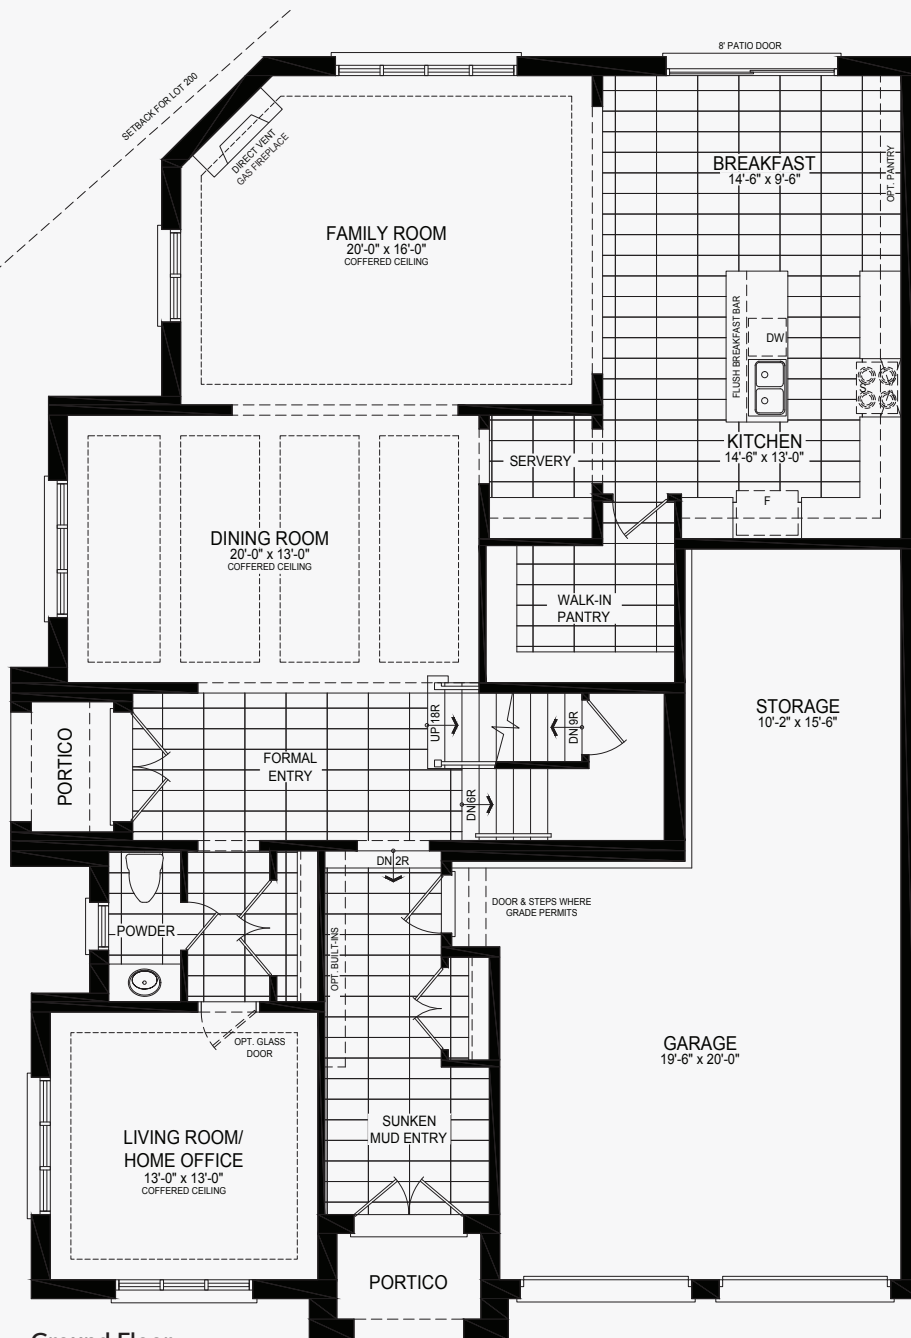

Rani

Castles of Caledon

Elevation A | 4,146 sq. ft.

ELEVATION A

Rani

Castles of Caledon

Elevation A | 4,146 sq. ft.

Ground Floor
w/partial opt. spice kitchen
Elevation A

Ground Floor
Elevation A

Second Floor
Elevation A

Basement
Elevation A