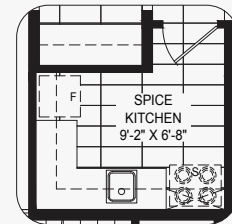

Rani

Castles of Caledon

Elevation A | 4,146 sq. ft.

ELEVATION A

Rani

Castles of Caledon

Elevation A | 4,146 sq. ft.

Ground Floor
w/partial opt. spice kitchen
Elevation A

Ground Floor
Elevation A

Second Floor
Elevation A

Basement
Elevation A