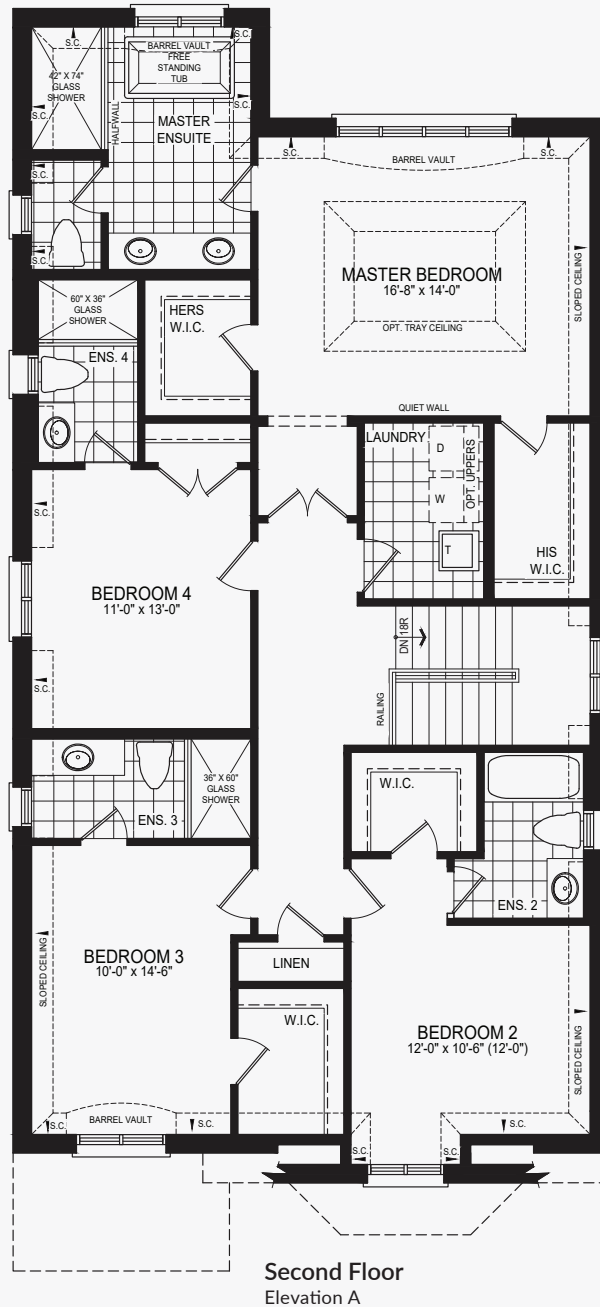

Darbar

Castles of Caledon

Elevation A | 3,390 sq. ft.

Darbar

Castles of Caledon

Elevation A | 3,390 sq. ft.

Darbar

Castles of Caledon

Elevation A | 3,390 sq. ft.

Basement
Elevation A