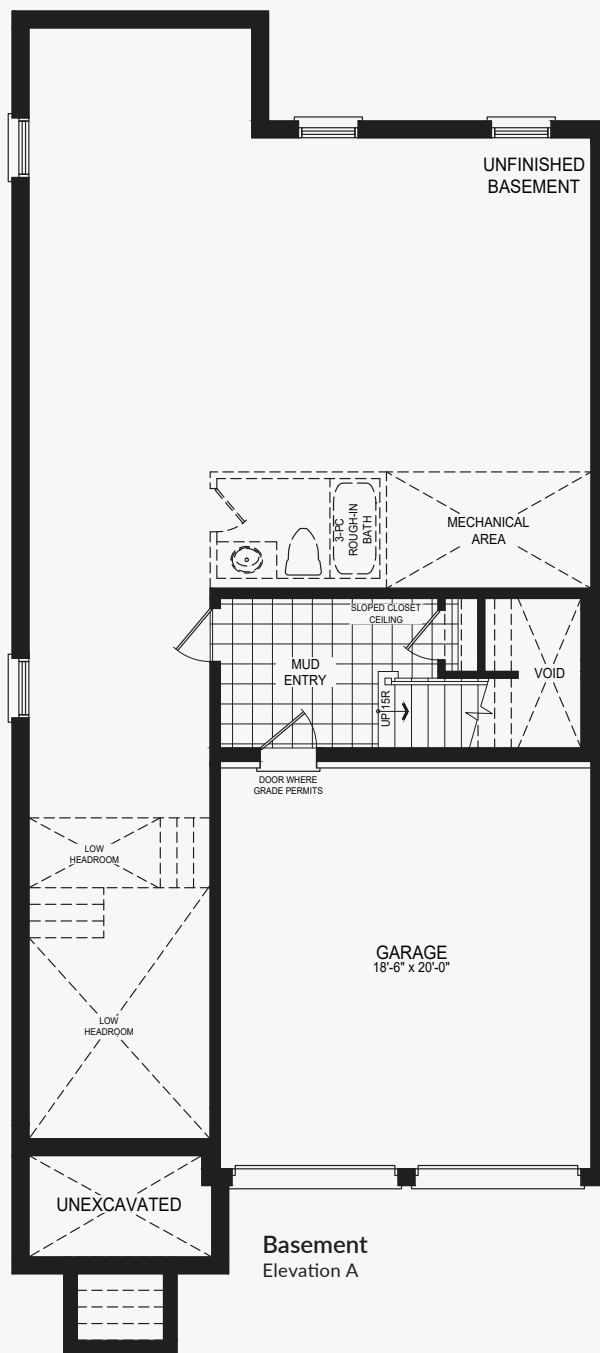

Darbar

Castles of Caledon

Elevation A | 3,390 sq. ft.

Darbar

Castles of Caledon

Elevation A | 3,390 sq. ft.

Darbar

Castles of Caledon

Elevation A | 3,390 sq. ft.

Basement
Elevation A