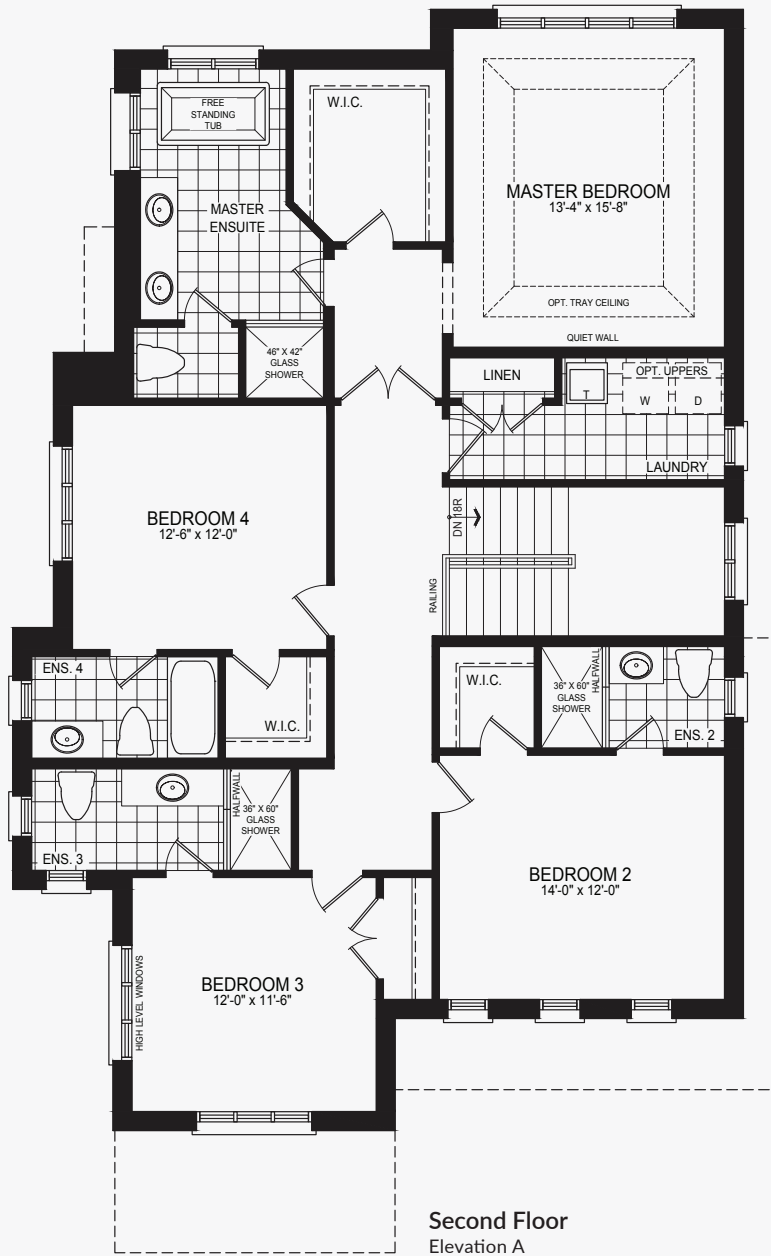

Bran

Castles of Caledon
Modified Corner | 3,050 sq. ft.

Bran

Castles of Caledon
Modified Corner | 3,050 sq. ft.

Bran

Castles of Caledon
Modified Corner | 3,050 sq. ft.

Bran

Castles of Caledon
Modified Corner | 3,050 sq. ft.