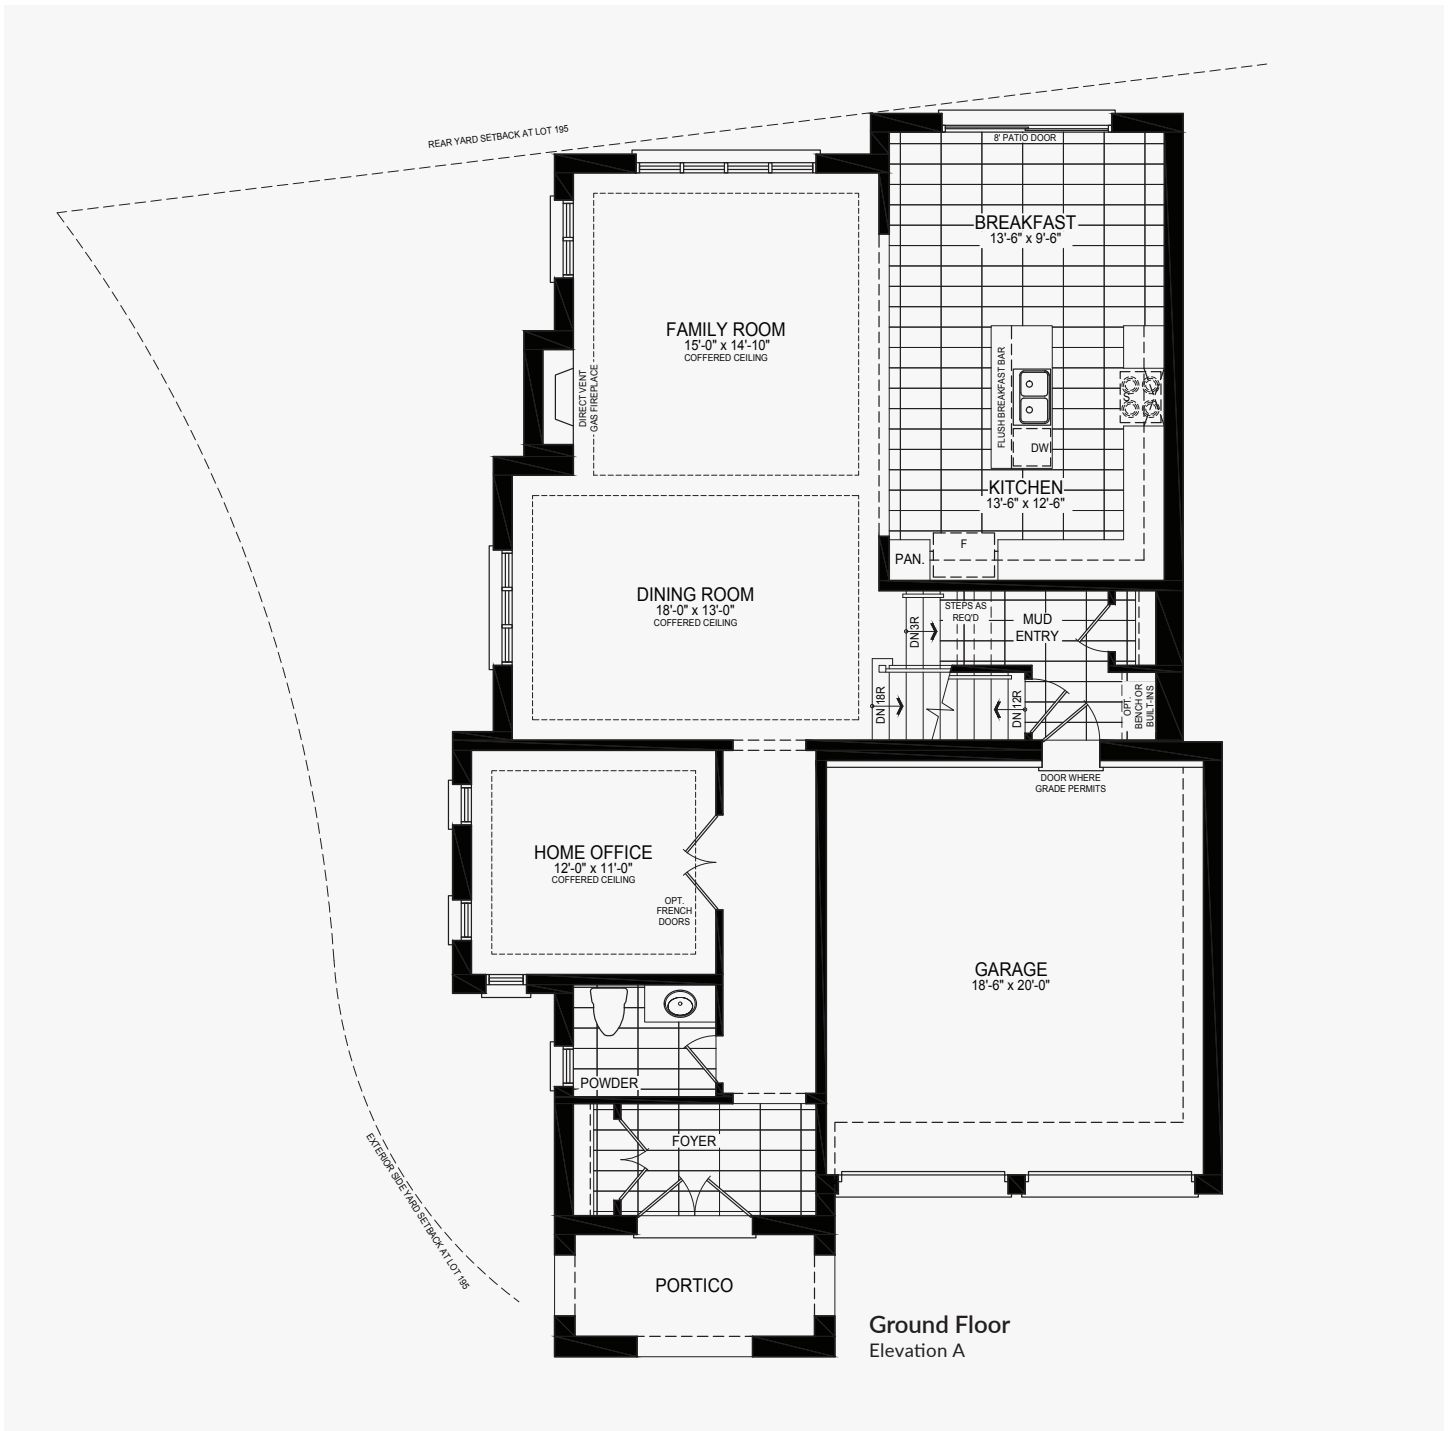

Bran

Castles of Caledon
Modified Corner | 3,050 sq. ft.

Bran

Castles of Caledon
Modified Corner | 3,050 sq. ft.

Bran

Castles of Caledon
Modified Corner | 3,050 sq. ft.

Bran

Castles of Caledon
Modified Corner | 3,050 sq. ft.