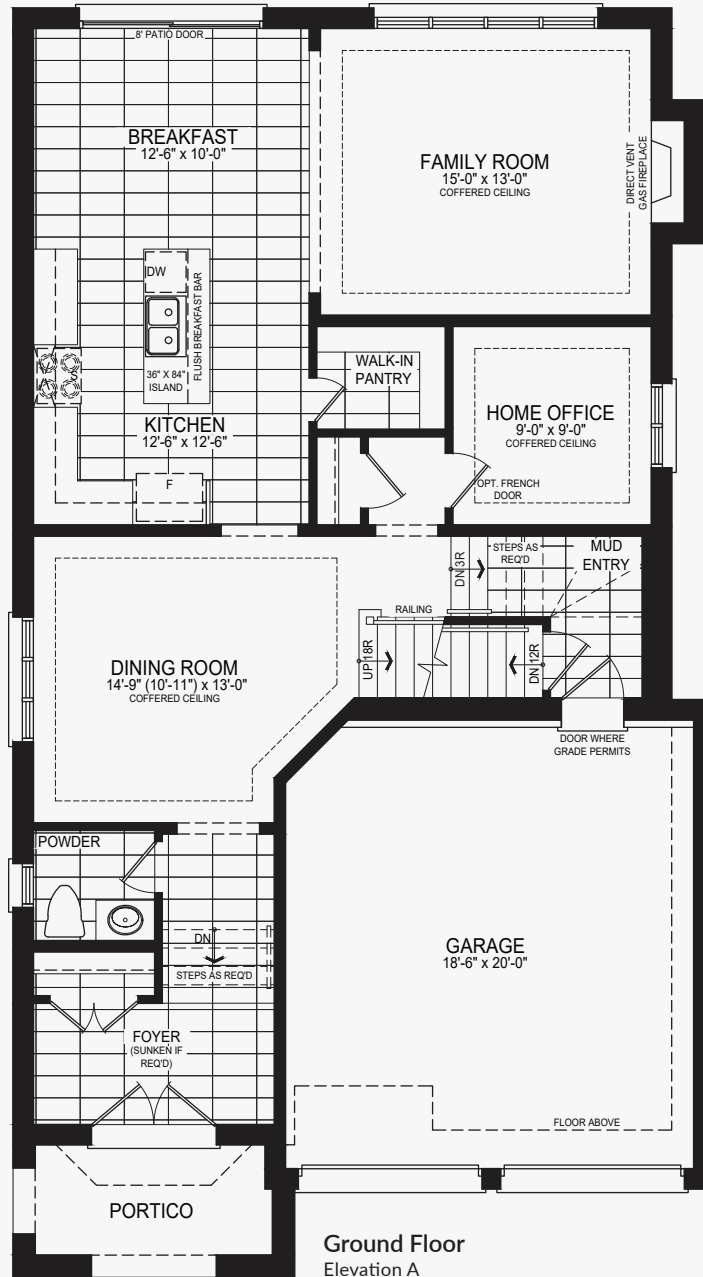

Rex

Castles of Caledon

Elevation A | 2,730 sq. ft.

Basement
Elevation A