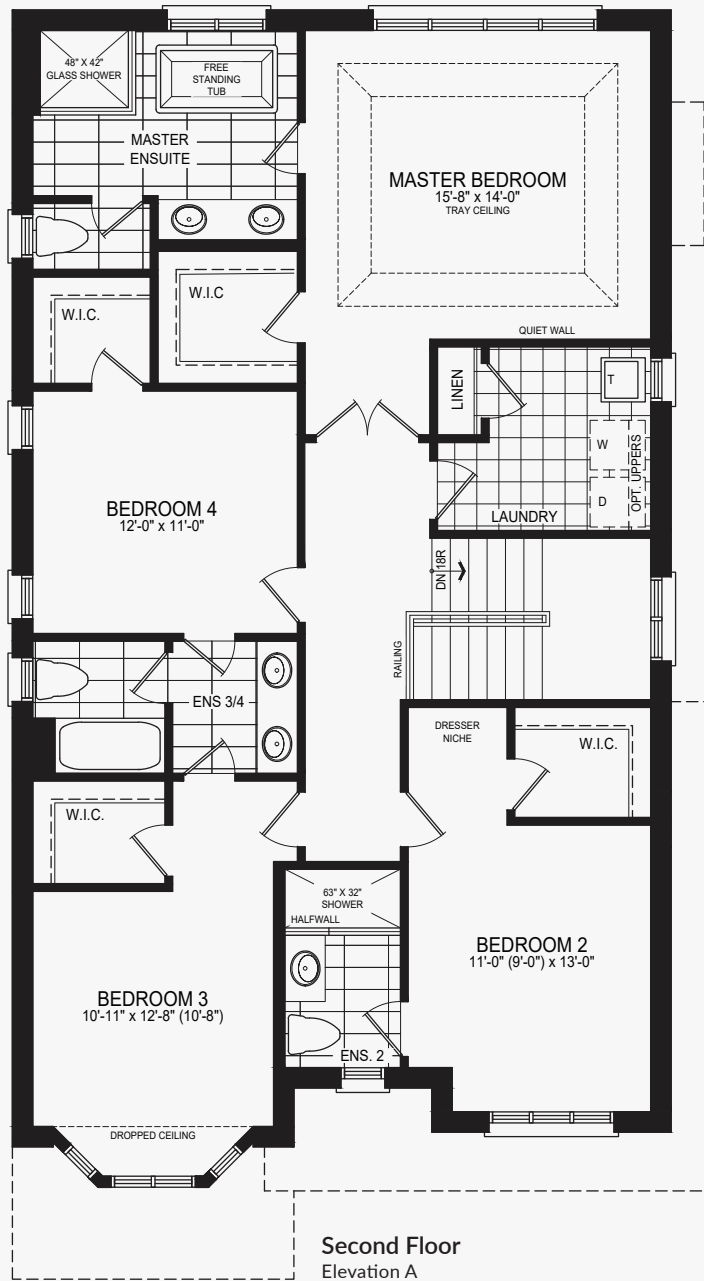

Rex

Castles of Caledon

Elevation A | 2,730 sq. ft.

Basement
Elevation A