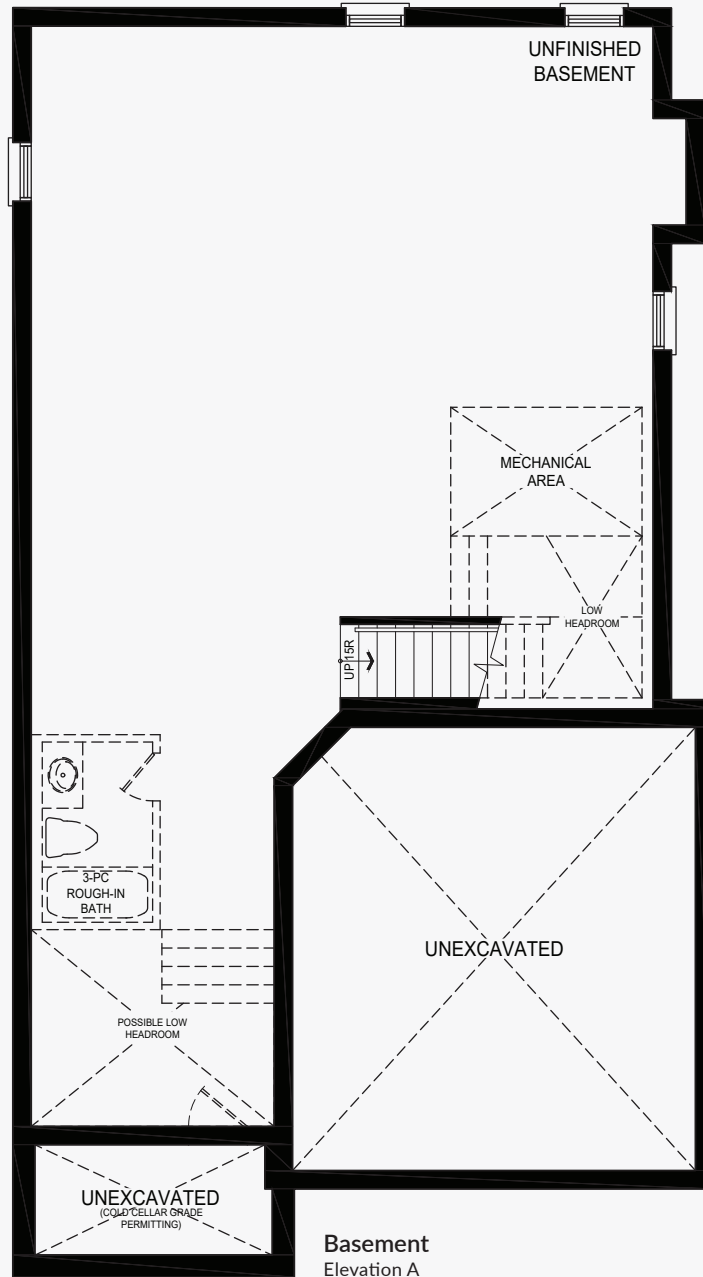

Rex

Castles of Caledon

Elevation A | 2,730 sq. ft.

Basement
Elevation A