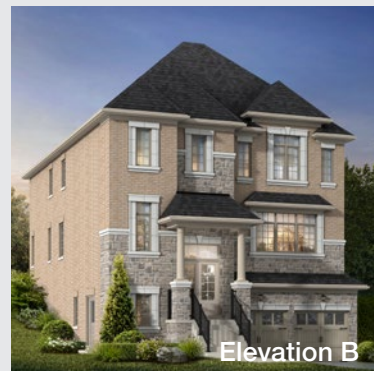

42' LEROUX

- Elevation A 3,332 sq.ft.
- Elevation B 3,332 sq.ft.
- Elevation C 3,332 sq.ft.

Elevation B