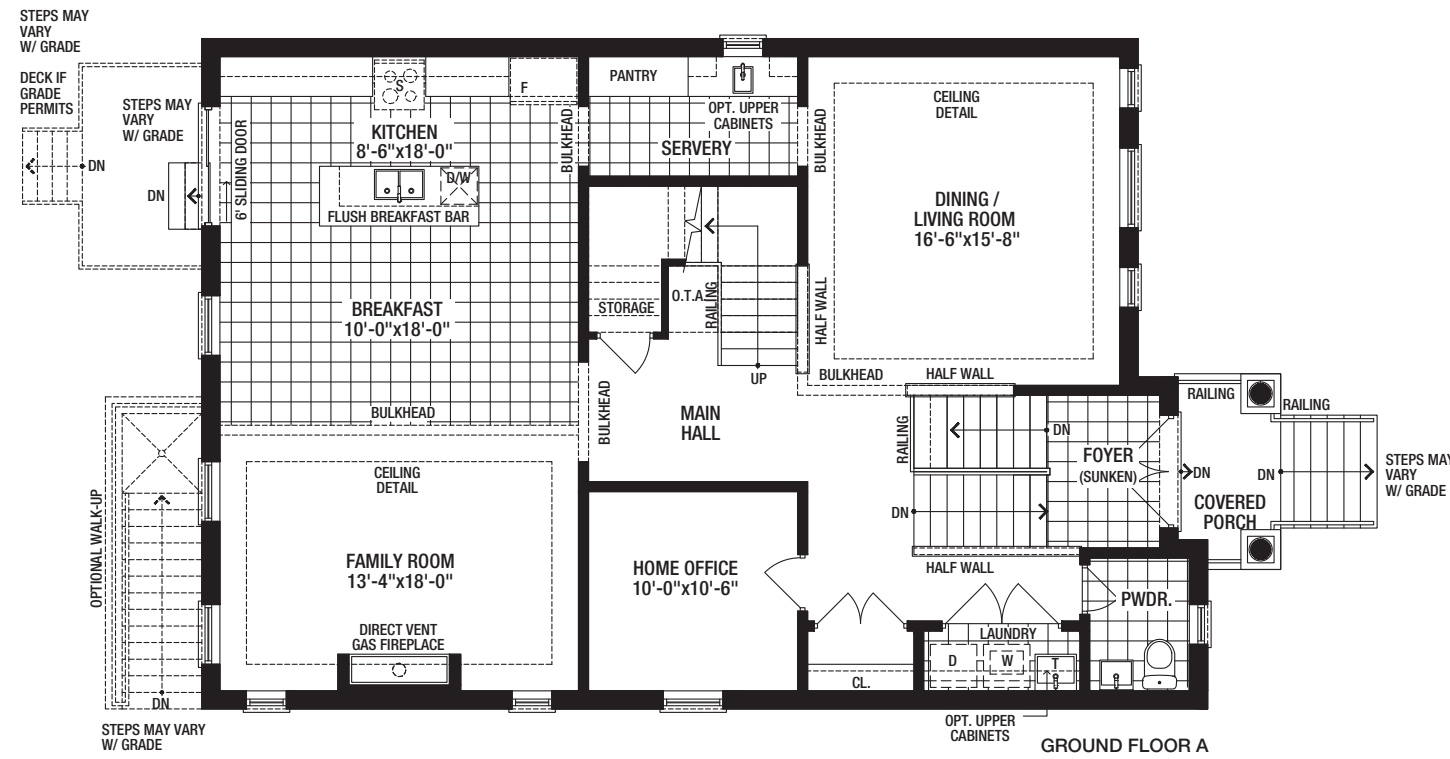

42' LEROUX

- Elevation A 3,332 sq.ft.
- Elevation B 3,332 sq.ft.
- Elevation C 3,332 sq.ft.

ASPENRIDGE