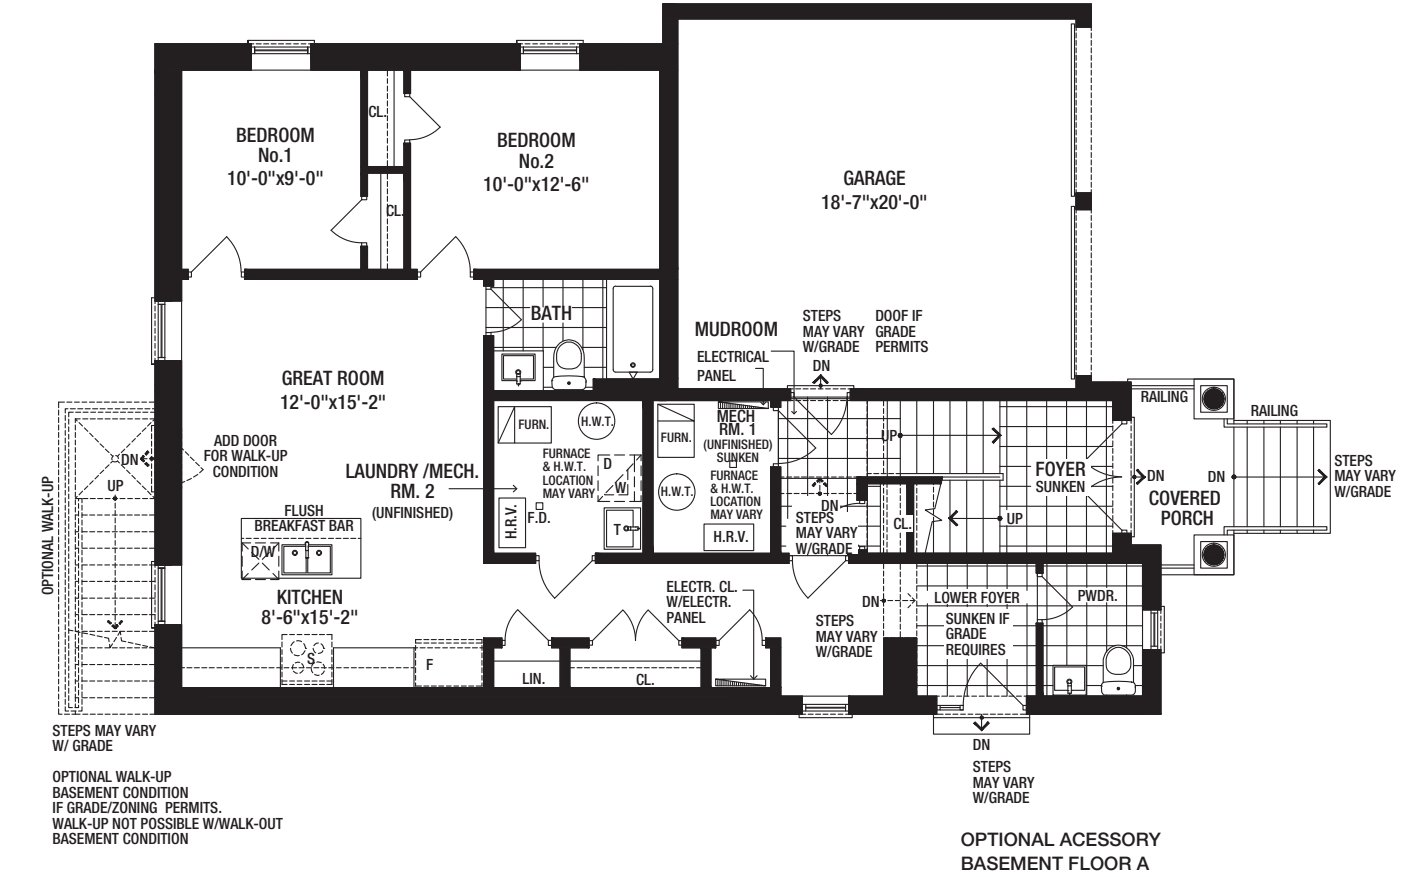

42' LEROUX

- Elevation A 3,332 sq.ft.
- Elevation B 3,332 sq.ft.
- Elevation C 3,332 sq.ft.

ASPENRIDGE