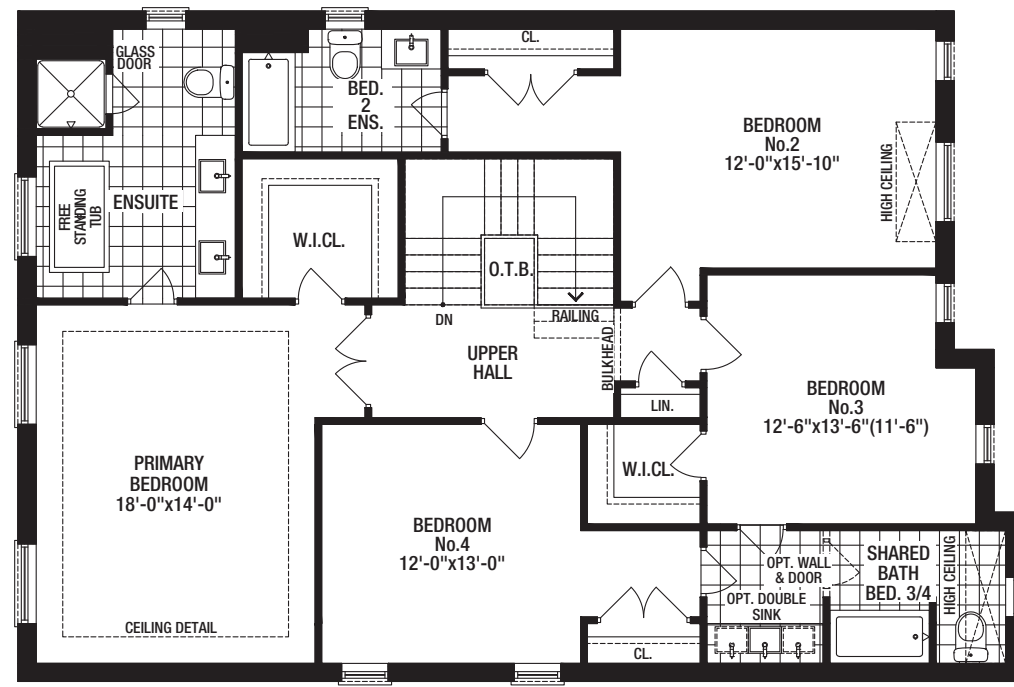

42' LEROUX

- Elevation A 3,332 sq.ft.
- Elevation B 3,332 sq.ft.
- Elevation C 3,332 sq.ft.

ASPENRIDGE